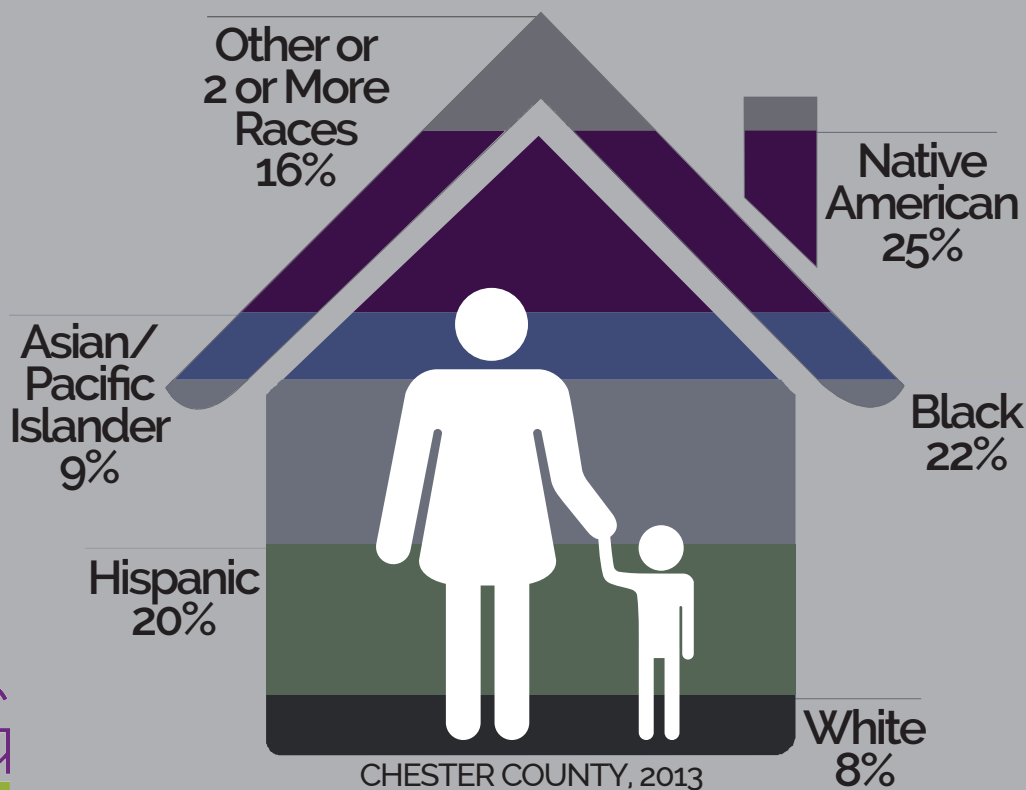

POVERTY AND OPPORTUNITY

GAINS FOR CHESTER COUNTY WOMEN FROM 2002-2013

< High School Diploma
9%

High School Diploma 34%

Some College or Associate's Degree 26%

Bachelor's Degree or Higher 31%

More women in Chester County earn a Bachelor's Degree or higher than in either Pennsylvania or the United States

FEMALE EDUCATIONAL ATTAINMENT

CHESTER COUNTY, 2013

44%
OF SINGLE MOTHERS LIVE BELOW THE POVERTY LINE IN CHESTER COUNTY (2013)

WOMEN LIVING IN POVERTY

WHAT THE FUND WILL DO

FUND programs and organizations addressing our community-identified priority areas, specifically the area of meeting the core needs and increasing access to economic opportunities for women and girls.